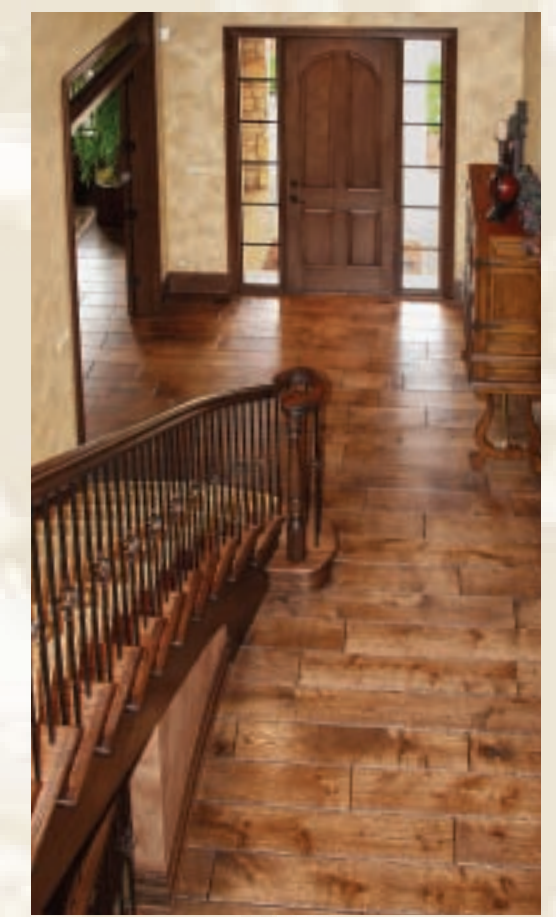

As a manufacturer and importer of the finest European hardwood flooring, Signature Innovations is dedicated to providing you with the utmost in quality and selection through our exquisite and exceptional variety of rare European species.

It is our demand for using only the finest of woods with constant attention and care for the environment coupled with the art and tradition of highly skilled European craftsmen that set our company and products apart.

It is through our passion for perfection and ongoing product innovation that we continue to maintain our reputation for satisfying even the most discriminating of clientele. As we strive to provide you with only the best in quality and service, you and your clients can be assured that the beauty that is today will remain and endure for tomorrow.

Our aspirations have been accomplished in being able to provide high quality European hardwood flooring and impeccable service to clients who can appreciate the timeless beauty of their floors. The passion and dedication poured into the design can easily be seen in each and every piece of our exquisite hardwood floors.

ICALA™ Collection
Shown: 3" Golden Acacia Rustique
Natural Finish

appreciate
Fine
craftsmanship

with our floors,
We inspire tradition.

Signature Renaissance™ Collection
Shown: 6-3/4" Vintage French Oak,
Tuscany Design handcrafted bevel
Custom Stain